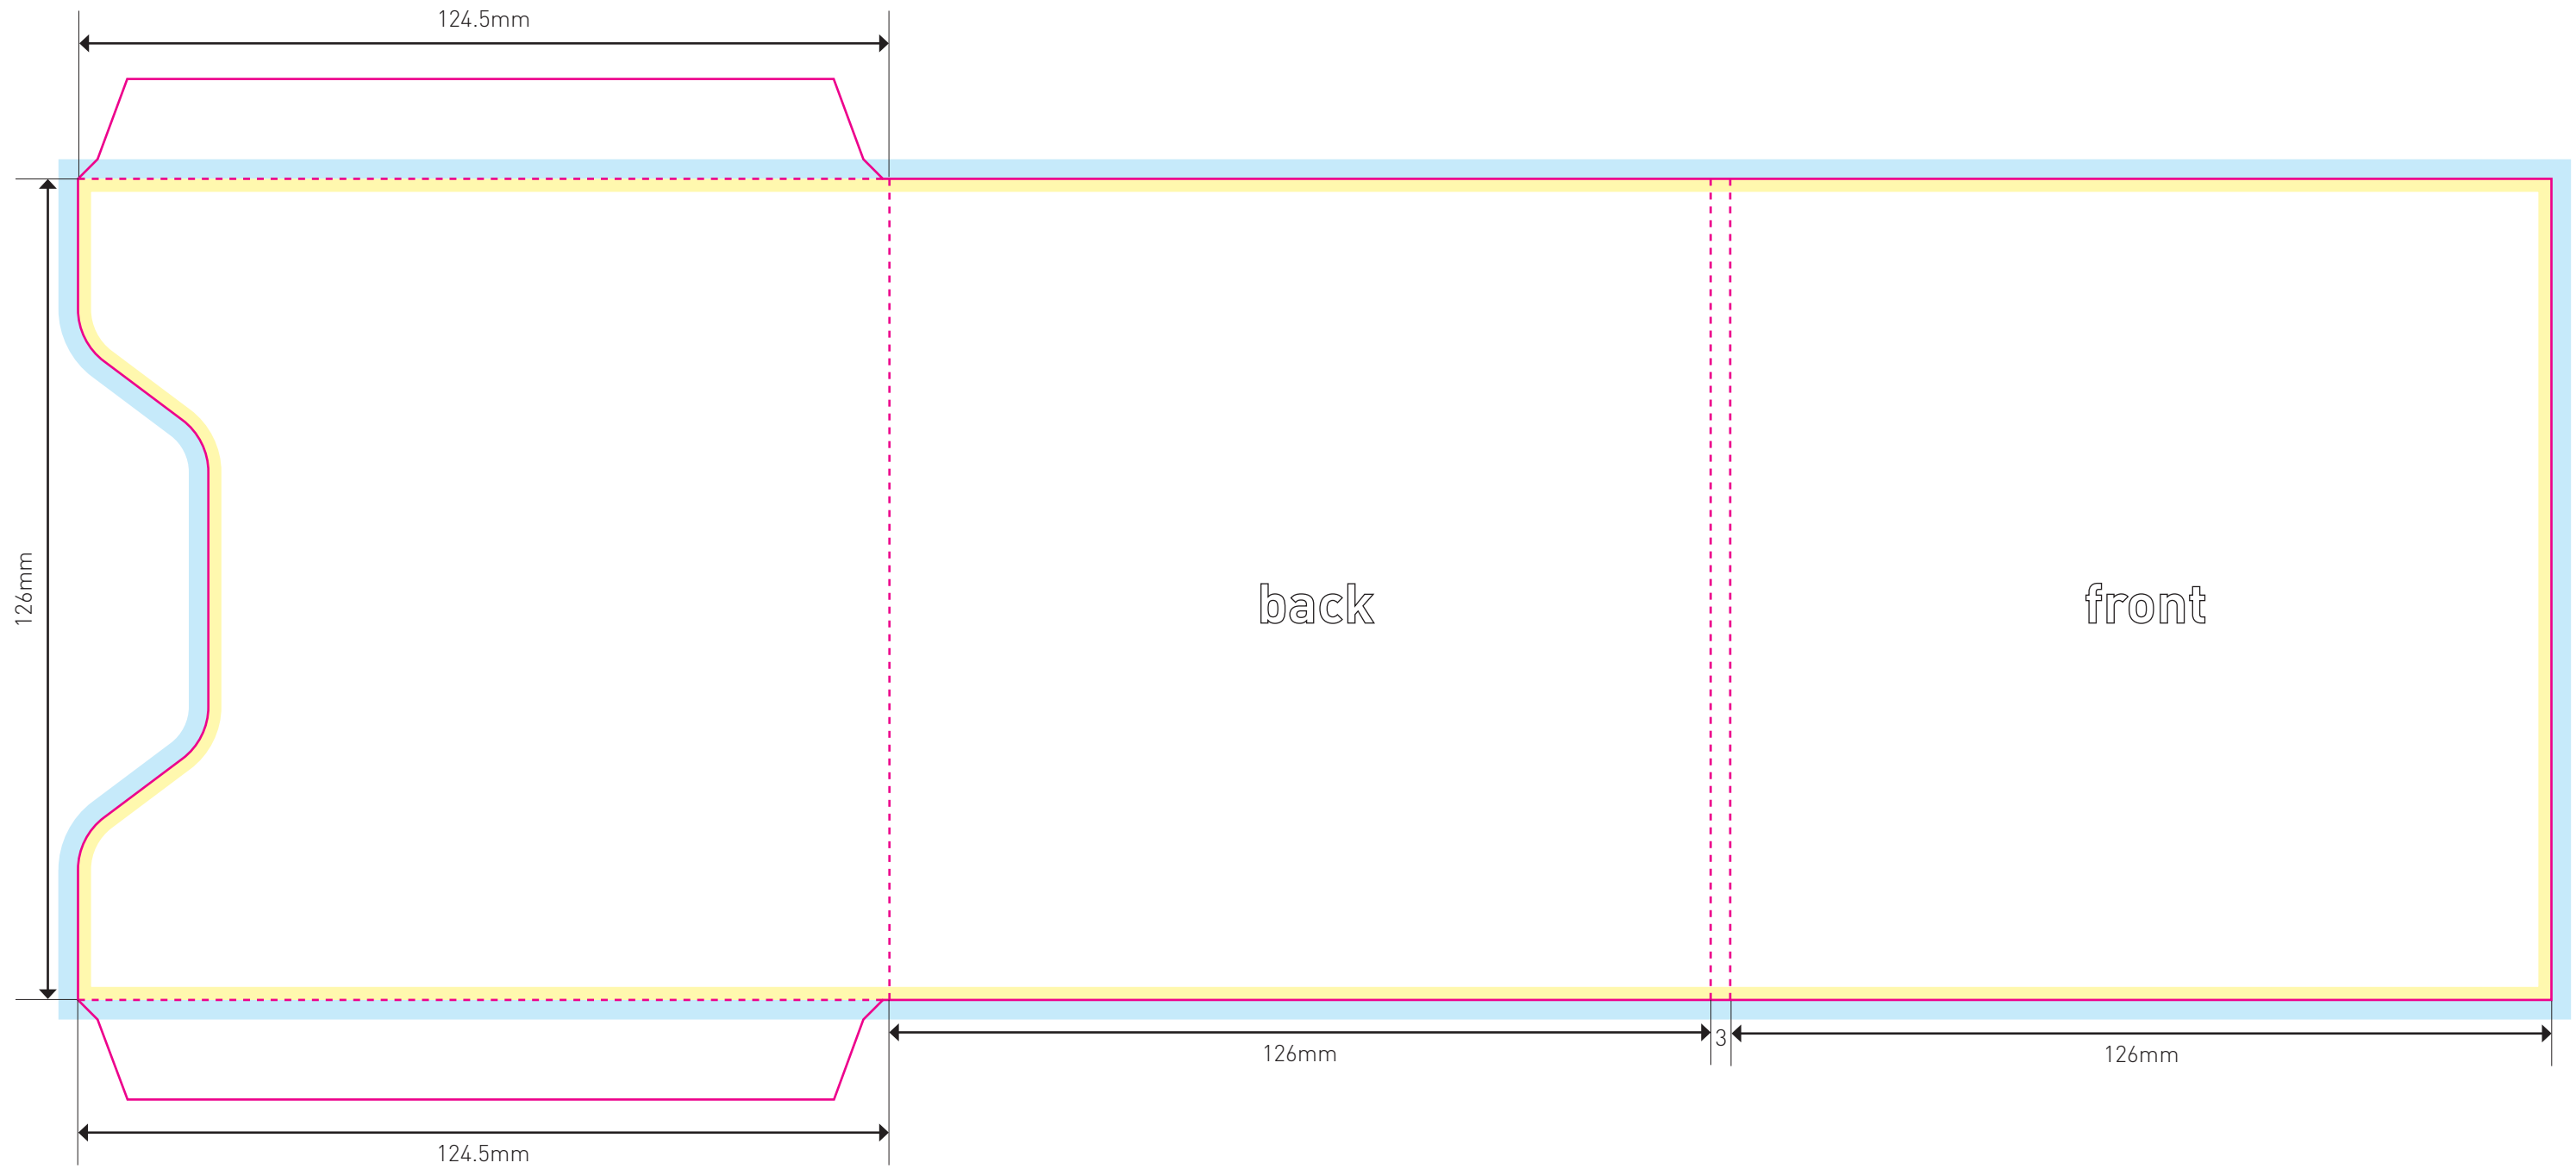

CDLP-009
CD LANCING PACK 4PP - SQUARE THUMBCUT

- Cutter
- Fold
- Bleed
- Trim

CDLP-009
CD LANCING PACK 4PP - SQUARE THUMBCUT-INSIDE

- Cutter
- Fold
- Bleed
- Trim